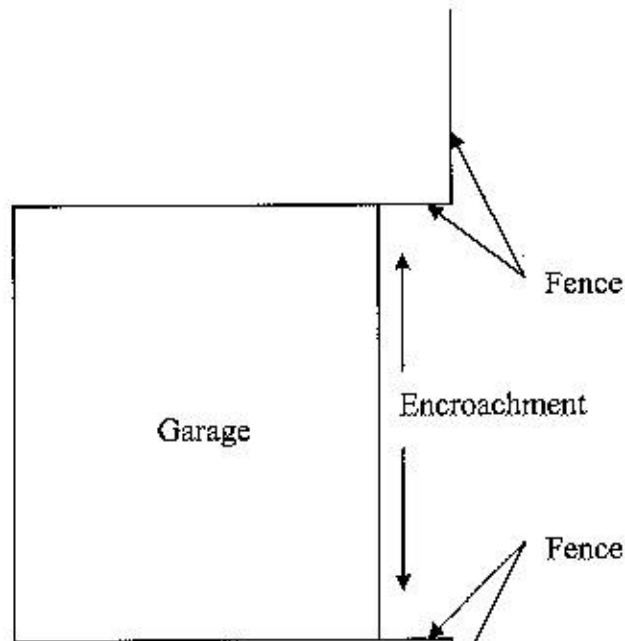

BAHL HOMES

616 San Antonio, Mountain View, CA 94040
(650) 917-8401 Office (650) 917-8403 Fax

Encroachment Disclosure

Property Address: 228 University Drive, Menlo Park CA 94025

The neighbor located at 216 University Drive, Robert J. Lencioni Jr. has encroached with his side fence on both sides of the garage. The fence was like this when Seller bought the property. The Seller has no knowledge of any written or oral agreement concerning the fence.