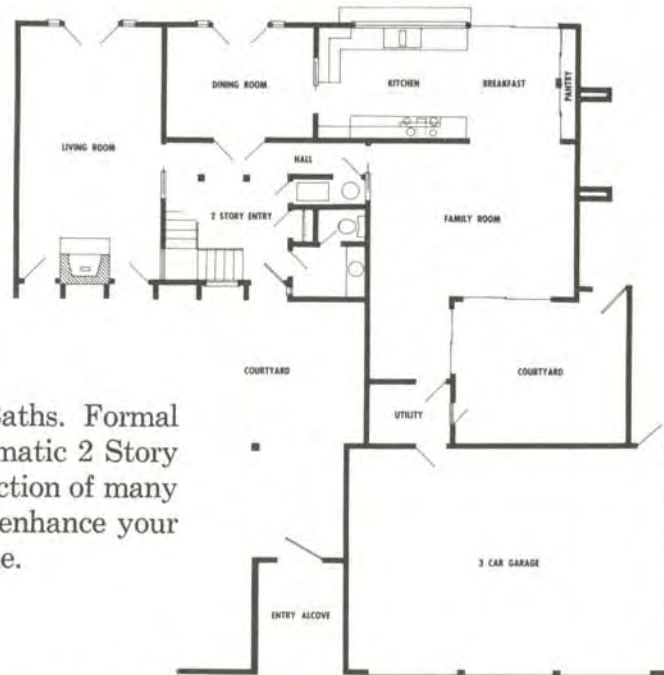

Included
with this home at
no additional cost to you is
your selection of the fol-
lowing custom features . . .

- Choice of Fireplace Design
- Four Cabinet Designs
- Two Interior Door Designs
- A Single, Double or Sidelight for Front Door
- Heavy Shake Roof or Regular Shingle Roof
- Three Types of Stucco
- Three Light Fixture Groupings
- Choice of Hardwood, Parquet Select Oak or Carpeting
- Choice of Vinyl Floors
- Choice of Entry Tiles
- Closet Floors in Cedar or Carpeting
- Textured or Acoustical Ceilings
- Single or Double Door to Dining Room
- Choice of Interior Paints and Stains
- Windows or Patio Doors in Master Bedroom
- Choice of Thermador Masterpiece side-by-side or bi-level, dbl. oven
- You select location of pre-wired telephone outlets
- Choice of 4 framed Mirrors styles, for Master Bath & Powder Room
- Four selections for Front Door Hardware

PLAN 74

\$47500

SECOND FLOOR

FIRST FLOOR

4 Bedrooms, 2½ Baths. Formal Dining Room, Dramatic 2 Story Entry with the selection of many custom features to enhance your SHADY SPRING home.